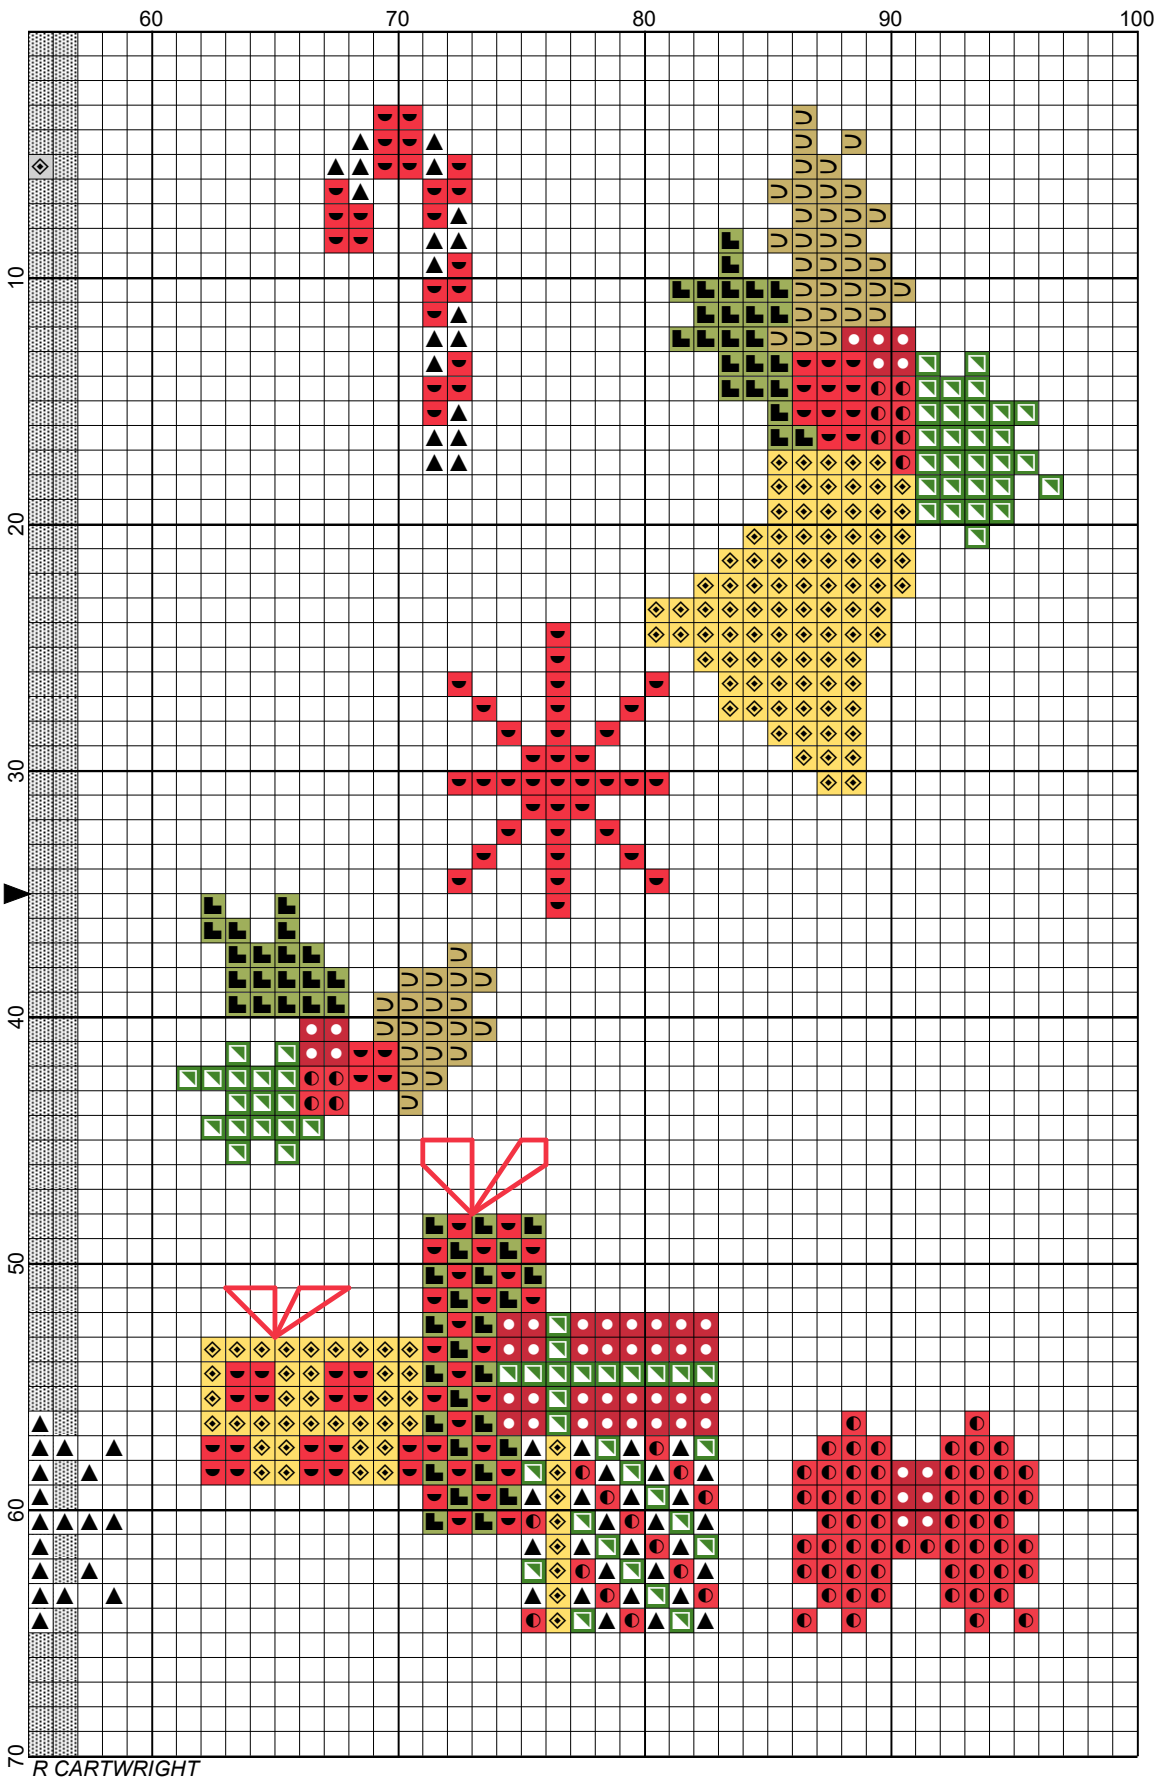

15 Christmas mini motifs by R Cartwright

R CARTWRIGHT

15 Christmas mini motifs by R Cartwright

- Legend:
- DMC-321
 - DMC-3801
 - DMC-891
 - DMC-3045
 - DMC-470
 - DMC-987
 - DMC-743
 - DMC-White
 - DMC-310
 - DMC-433
- Backstitches:
- DMC-891
 - DMC-310