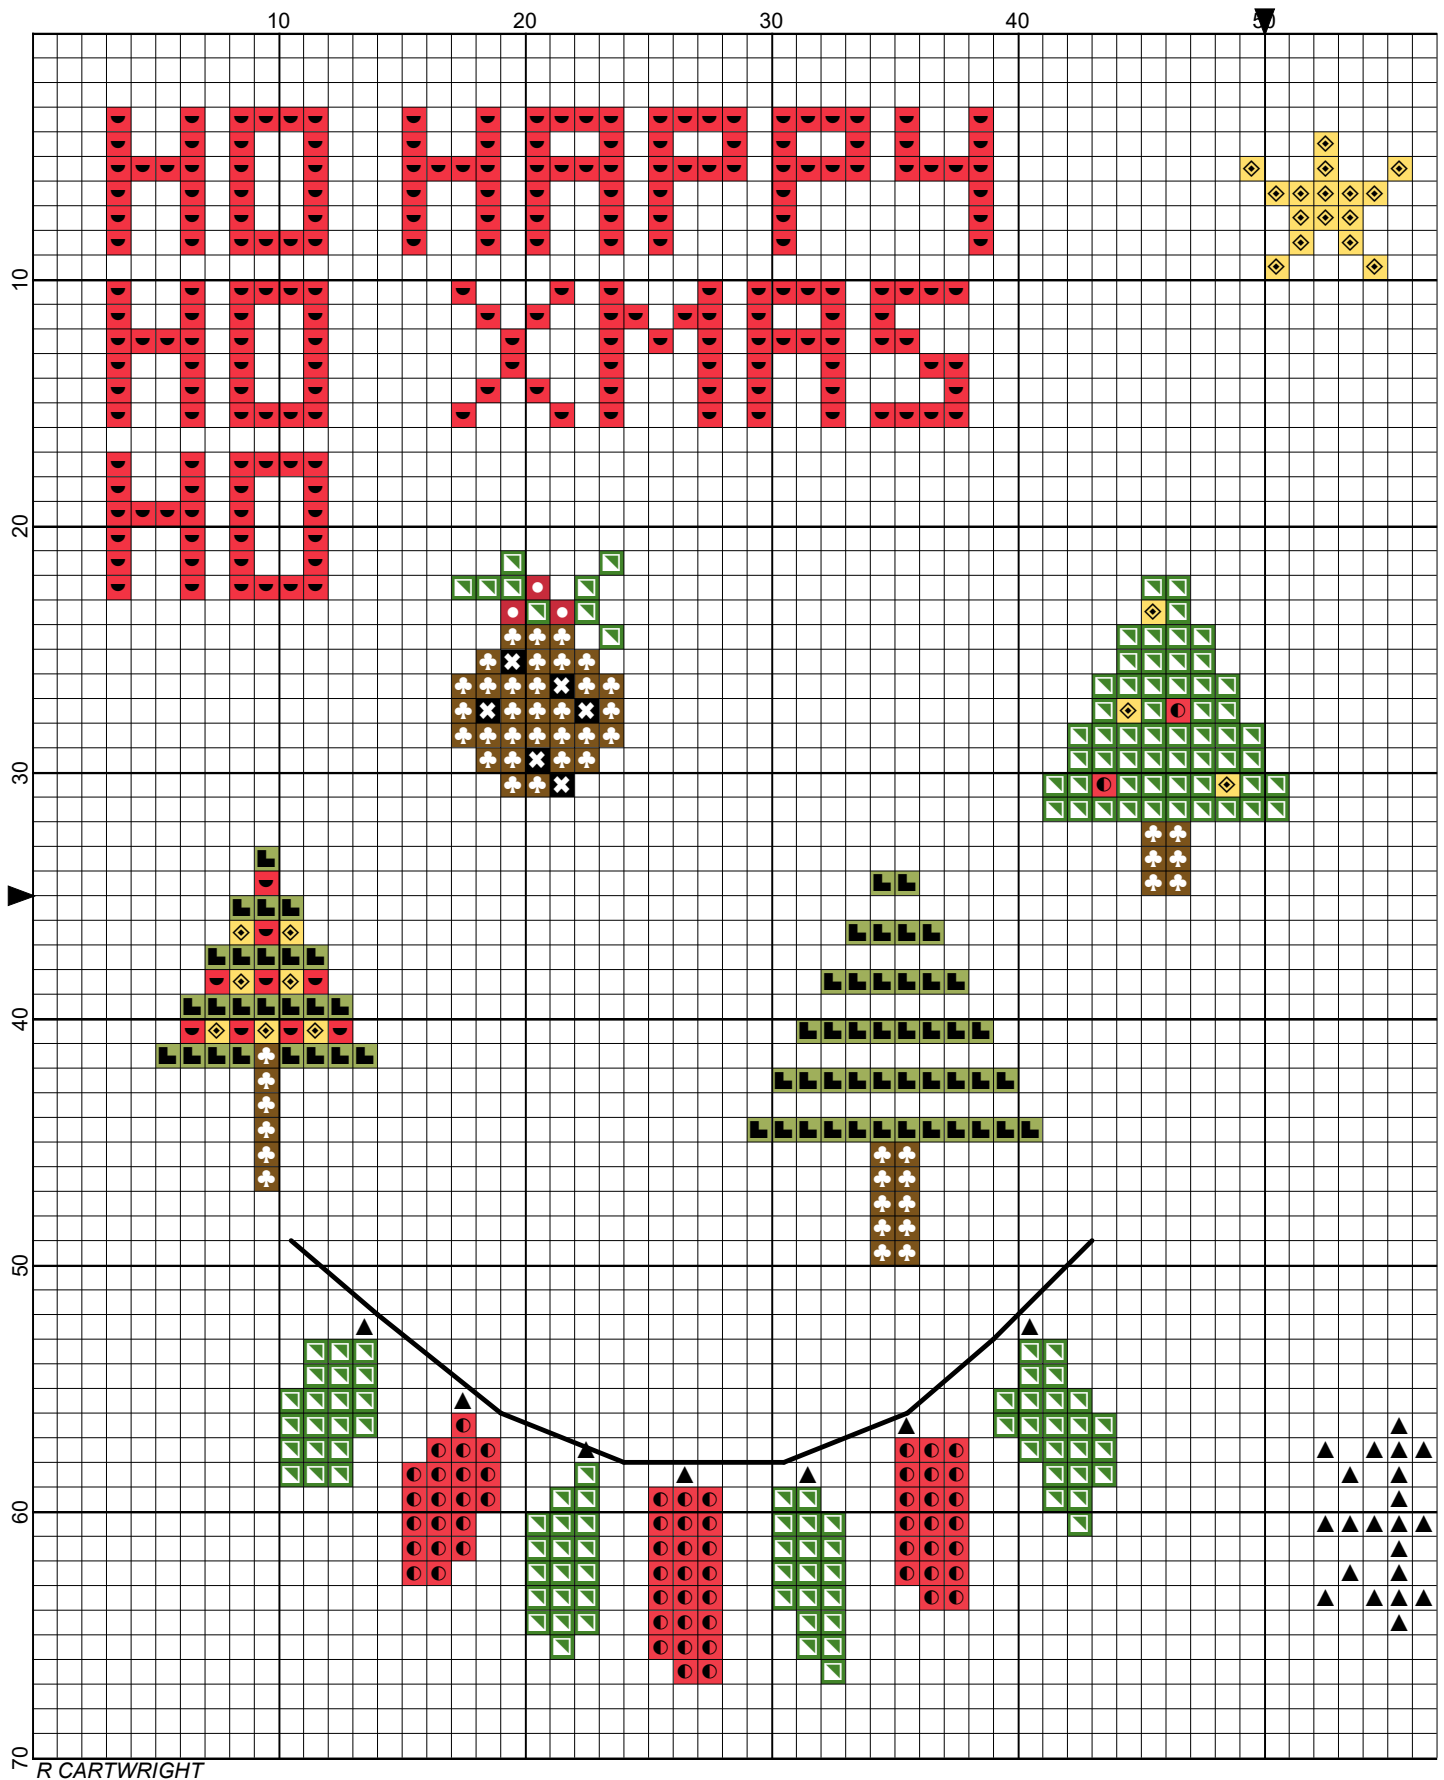

15 Christmas mini motifs by R Cartwright

R CARTWRIGHT

15 Christmas mini motifs by R Cartwright

- Legend:
- DMC-321
 - DMC-3801
 - DMC-891
 - DMC-3045
 - DMC-470
 - DMC-987
 - DMC-743
 - DMC-White
 - DMC-310
 - DMC-433
- Backstitches:
- DMC-891
 - DMC-310