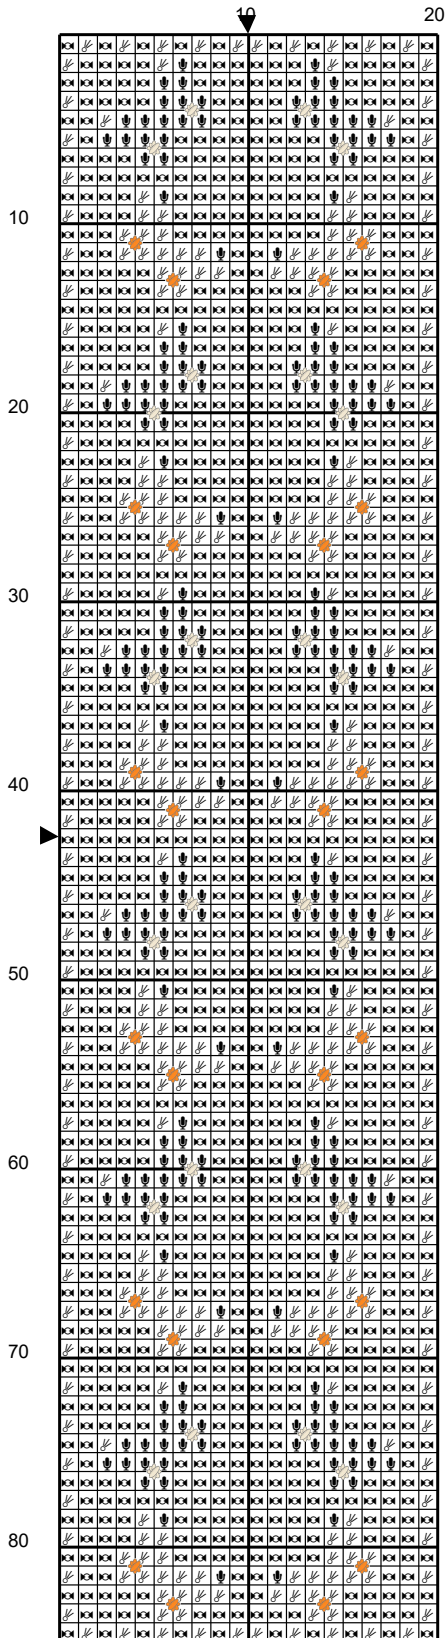

Butterfly bookmark

Butterfly bookmark

14 ct 20x85 Stitches (3.6 x 15.4 cm) (1.4 x 6.1 in.)
16 ct 20x85 Stitches (3.2 x 13.5 cm) (1.3 x 5.3 in.)

Butterfly bookmark: R Cartwright
www.craftwithcartwright.co.uk

	Number	Name
👉	DMC 741	Tangerine medium
✂	DMC 712	Cream
✂	DMC 307	Lemon